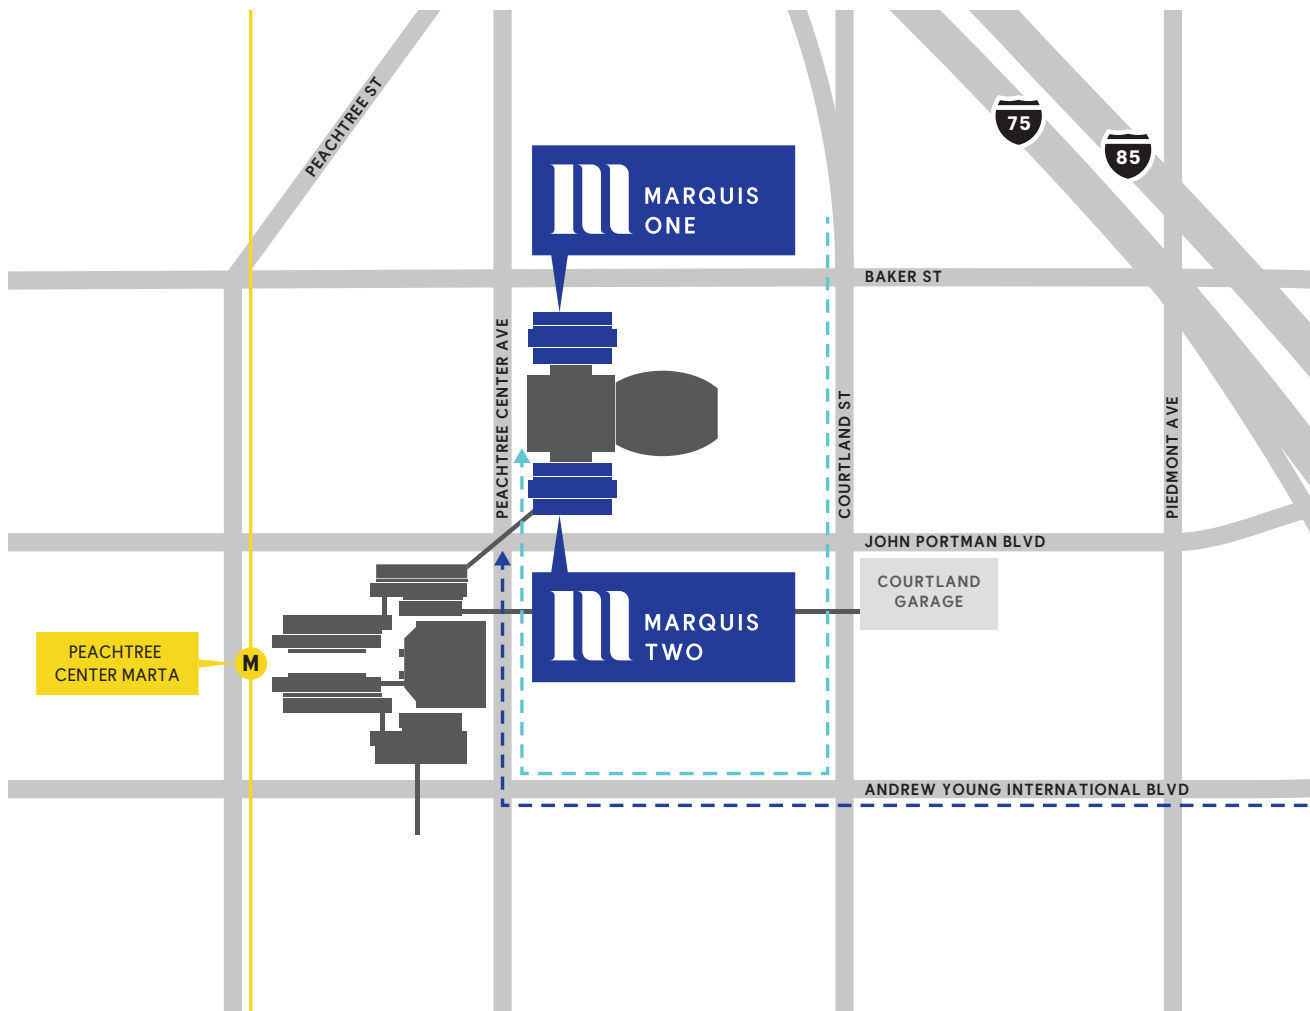

MARQUIS
TOWERS

DIRECTIONS

FROM THE NORTH

- Head south on I-75/85 to the Courtland Street Exit, 249A
- Take Courtland Street to International Blvd
- Turn right onto International Blvd
- Head west on International towards Peachtree Center Ave
- Turn right on Peachtree Center Ave
- Marquis Towers will be on your right

FROM THE SOUTH

- Head north on I-75/85 to the International Blvd Exit
- Turn left off of the exit onto International Blvd (towards Downtown)
- Head west on International Blvd towards Peachtree Center Ave
- Turn right on Peachtree Center Ave
- Marquis Towers will be on your right

FROM EAST OR WEST

- Take I-20 to Atlanta
- Merge on to I-75/85 North and follow directions above **FROM THE SOUTH**

Call 404.524.3787 with questions

PARKING IN 221 PEACHTREE CENTER AVE GARAGE

- From International Blvd, get into the far right lane
- Turn right onto Peachtree Center Ave
- Garage will be on your right

PARKING IN INTERNATIONAL GARAGE

- From International Blvd, get into the far left lane
- Cross over Peachtree Center Ave
- Turn left into the International Parking Garage, just after Hsu's Gourmet Chinese