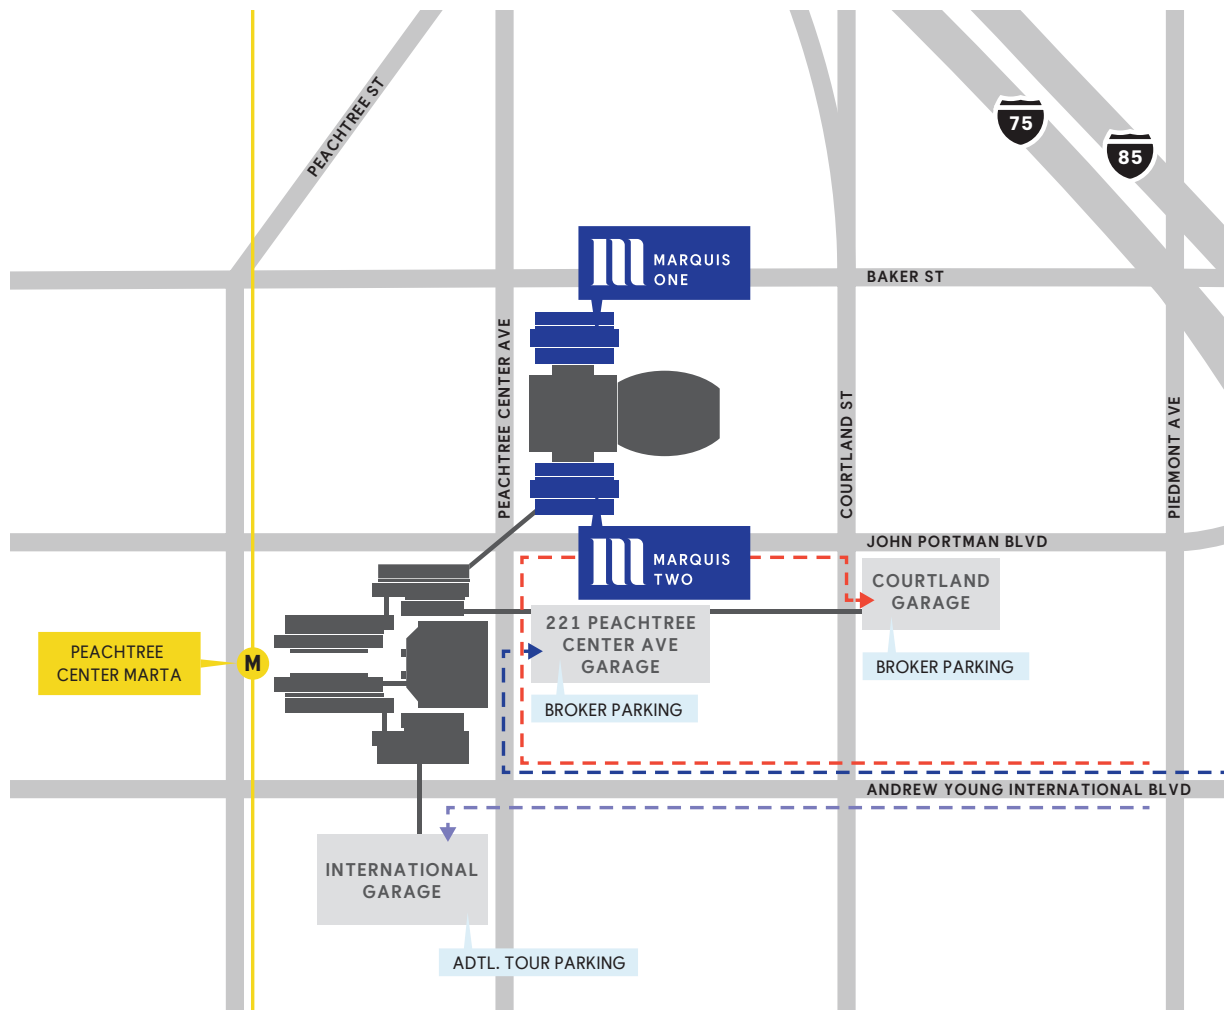

MARQUIS
TOWERS

DIRECTIONS

FROM THE NORTH

- Head south on I-75/85 to the Courtland Street Exit, 249A
- Take Courtland Street to International Blvd
- Turn right onto International Blvd
- Head west on International towards Peachtree Center Ave
- Turn right on Peachtree Center Ave
- Marquis Towers will be on your right

FROM THE SOUTH

- Head north on I-75/85 to the International Blvd Exit
- Turn left off of the exit onto International Blvd (towards Downtown)
- Head west on International Blvd towards Peachtree Center Ave
- Turn right on Peachtree Center Ave
- Marquis Towers will be on your right

FROM EAST OR WEST

- Take I-20 to Atlanta
- Merge on to I-75/85 North and follow directions above **FROM THE SOUTH**

Call 404.524.3787 with questions

PARKING IN 221 PEACHTREE CENTER AVE GARAGE

- From International Blvd, get into the far right lane
- Turn right onto Peachtree Center Ave
- Garage will be on your right

PARKING IN INTERNATIONAL GARAGE

- From International Blvd, get into the far left lane
- Cross over Peachtree Center Ave
- Turn left into the International Parking Garage, just after Hsu's Gourmet Chinese